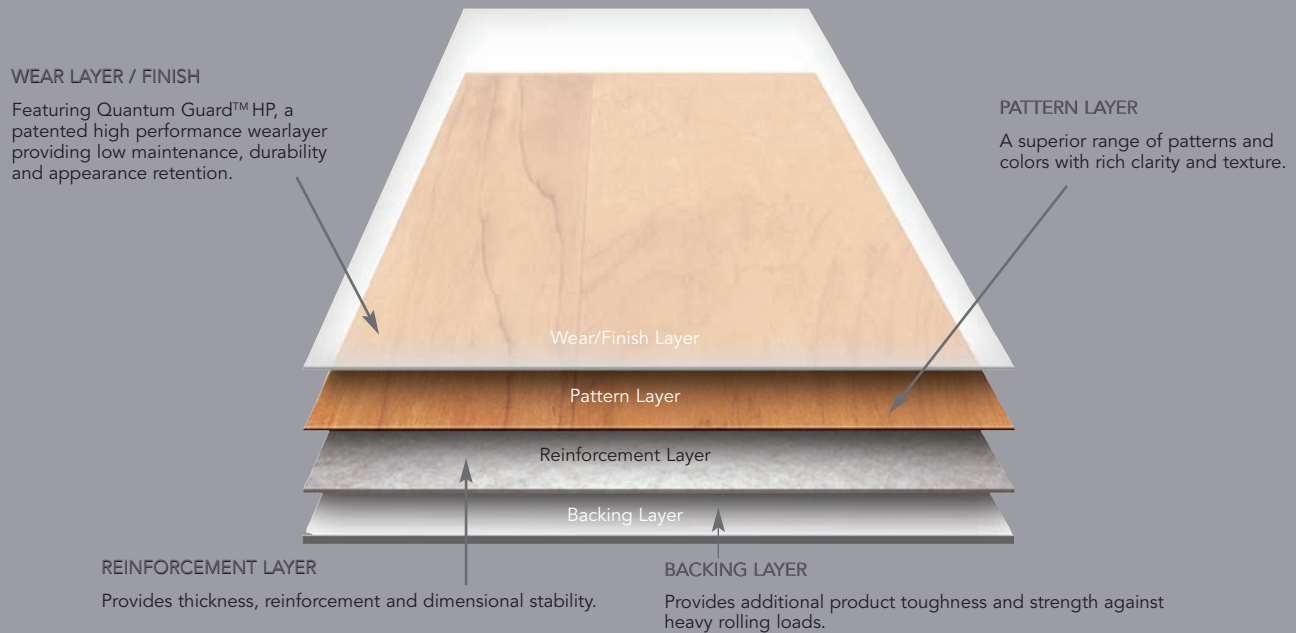

Natural beauty.

Mannington performance.

REALITIES

The Realities™ of nature... indoors

Inspired by the warmth of natural wood, *Realities™* extends a welcome invitation that brings the beauty of the outdoors indoors. Its exceptional construction makes *Realities™* highly resistant to staining, scratching, moisture, heavy loads and foot traffic.

Performance Engineered Construction

Realities™ is available in three different widths - 6', 9', 12' - resulting in less waste, fewer seams and greater ease of installation. Seams can be chemically sealed or heat-welded to ensure dirt and moisture do not become a problem. *Realities™* is manufactured in the USA, making it readily available and ensuring premium service.

- Heterogeneous construction, which means high performance for durability and strength
- Allows for heavy rolling loads and foot traffic, psi 750
- Appropriate for Corporate, Educational, Healthcare and Retail environments
- Quantum Guard™ HP with urethane aluminum oxide topcoat cured by UV process can eliminate the need for polish over an extended period of time depending on the amount of commercial traffic
- Seams can be chemically sealed or heat-welded for an aseptic environment
- Available in multiple widths – 6', 9', and 12'
- Made in the USA for outstanding service
- Ease of installation due to enhanced flexibility
- Meets ADA Requirements
- FloorScore certified
- Meets CHPS 01305, passed and listed
- 5-Year Commercial Warranty
- 5-Year Quantum Guard™ HP Finish Warranty

Antique Oak features a subtle graining pattern with natural color variations that replicates natural hardwood with incredible authenticity.