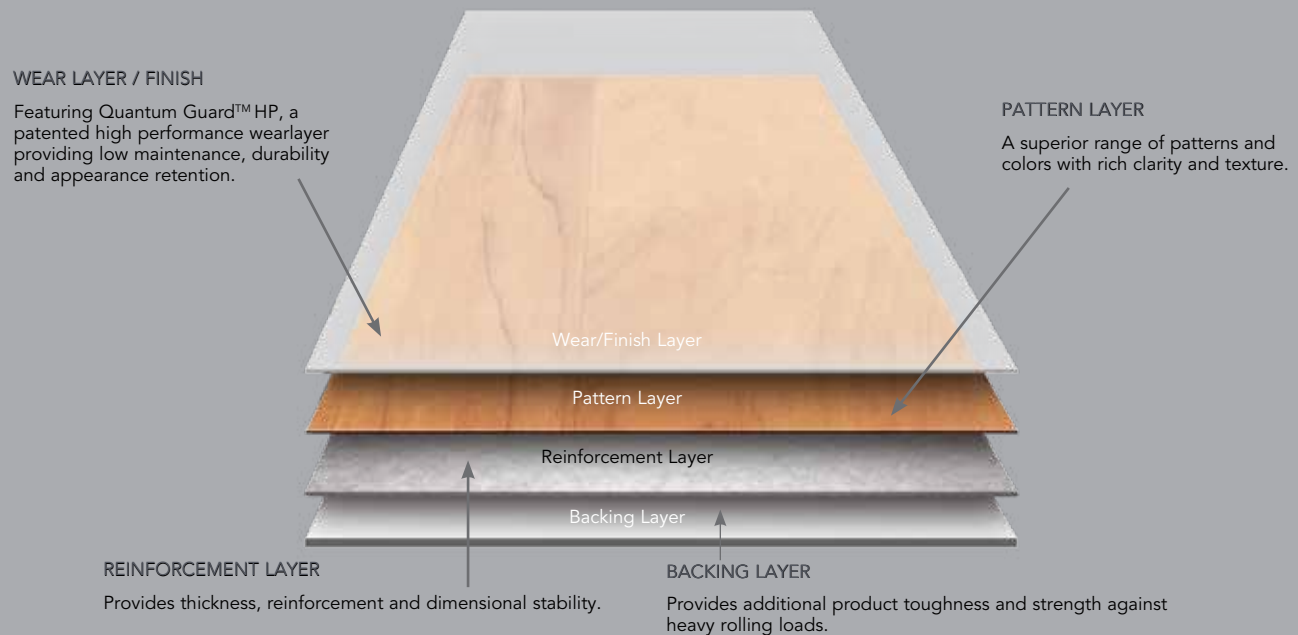

# The Realities® of nature... *indoors*

Inspired by the warmth of natural wood, *Realities*® extends a welcome invitation that brings the beauty of the outdoors indoors. Its exceptional construction makes *Realities*® highly resistant to staining, scratching, moisture, heavy loads and foot traffic.

## Performance Engineered Construction

*Realities*® is available in three different widths - 6', 9', 12' - resulting in less waste, fewer seams and greater ease of installation. Seams can be chemically sealed or heat-welded to ensure dirt and moisture do not become a problem. *Realities*® is manufactured in the USA, making it readily available and ensuring premium service.

- Heterogeneous construction, which means high performance for durability and strength
- Allows for heavy rolling loads and foot traffic, psi 750
- Appropriate for Corporate, Educational, Healthcare and Retail environments
- Quantum Guard™ HP with urethane aluminum oxide topcoat cured by UV process which can eliminate the need for polish over an extended period of time depending on the amount of commercial traffic
- Seams can be chemically sealed or heat-welded for an aseptic environment
- Available in multiple widths – 6', 9', and 12'
- Made in the USA for outstanding service
- Ease of installation due to enhanced flexibility
- Meets ADA Requirements
- Certified under FloorScore - an independent third party IAQ verification system for low emitting flooring. Approved as CHPS 01350 compliant and recognized in LEED IEQ Credit 4.3
- 10-Year Commercial Warranty
- 10-Year Quantum Guard™ HP Wear Warranty

### Antique Oak 5604 - natural

Antique Oak features a subtle graining pattern with natural color variations that replicates natural hardwood with incredible authenticity.