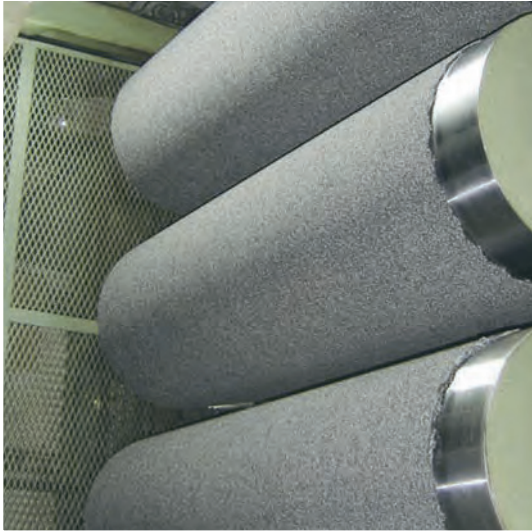

loop

While planting wildflowers and caring for purple martins are important environmental actions, our entire reason for existence is to make flooring. So it is only fitting that our one big environmental idea, our most challenging goal, has to do with our manufacturing processes. We want to be a **net user of waste.**

$\frac{\text{waste in}}{\text{waste out}} > 1$

MANNINGTON
COMMERCIAL

We will decrease the amount of waste we produce and increase the amount of recycled material in our products. We continually improve our product formulations and source new waste streams to increase our 'waste in.' We improve practices in our facilities and invest in new technology to produce flooring as cleanly, conservatively and efficiently as possible, thereby reducing our 'waste out.'

Mannington Works.

Mannington Commercial
800 241 2262
manningtoncommercial.com