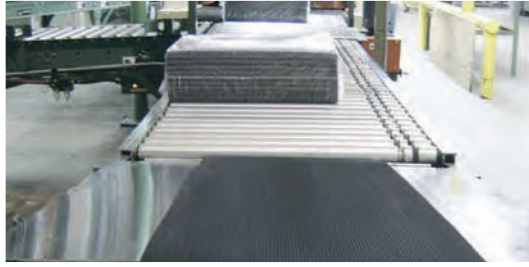

loop

While planting wildflowers and caring for purple martins are important environmental actions, our entire reason for existence is to make flooring. So it is only fitting that our one big environmental idea, our most challenging goal, has to do with our manufacturing processes. We want to be a **net user of waste.**

$\frac{\text{waste in}}{\text{waste out}} > 1$

MANNINGTON
COMMERCIAL

We will decrease the amount of waste we produce and increase the amount of recycled material in our products. We continually improve our product formulations and source new waste streams to increase our 'waste in.' We improve practices in our facilities and invest in new technology to produce flooring as cleanly, conservatively and efficiently as possible, thereby reducing our 'waste out.'

Mannington Works.

Mannington Commercial
800 241 2262
manningtoncommercial.com